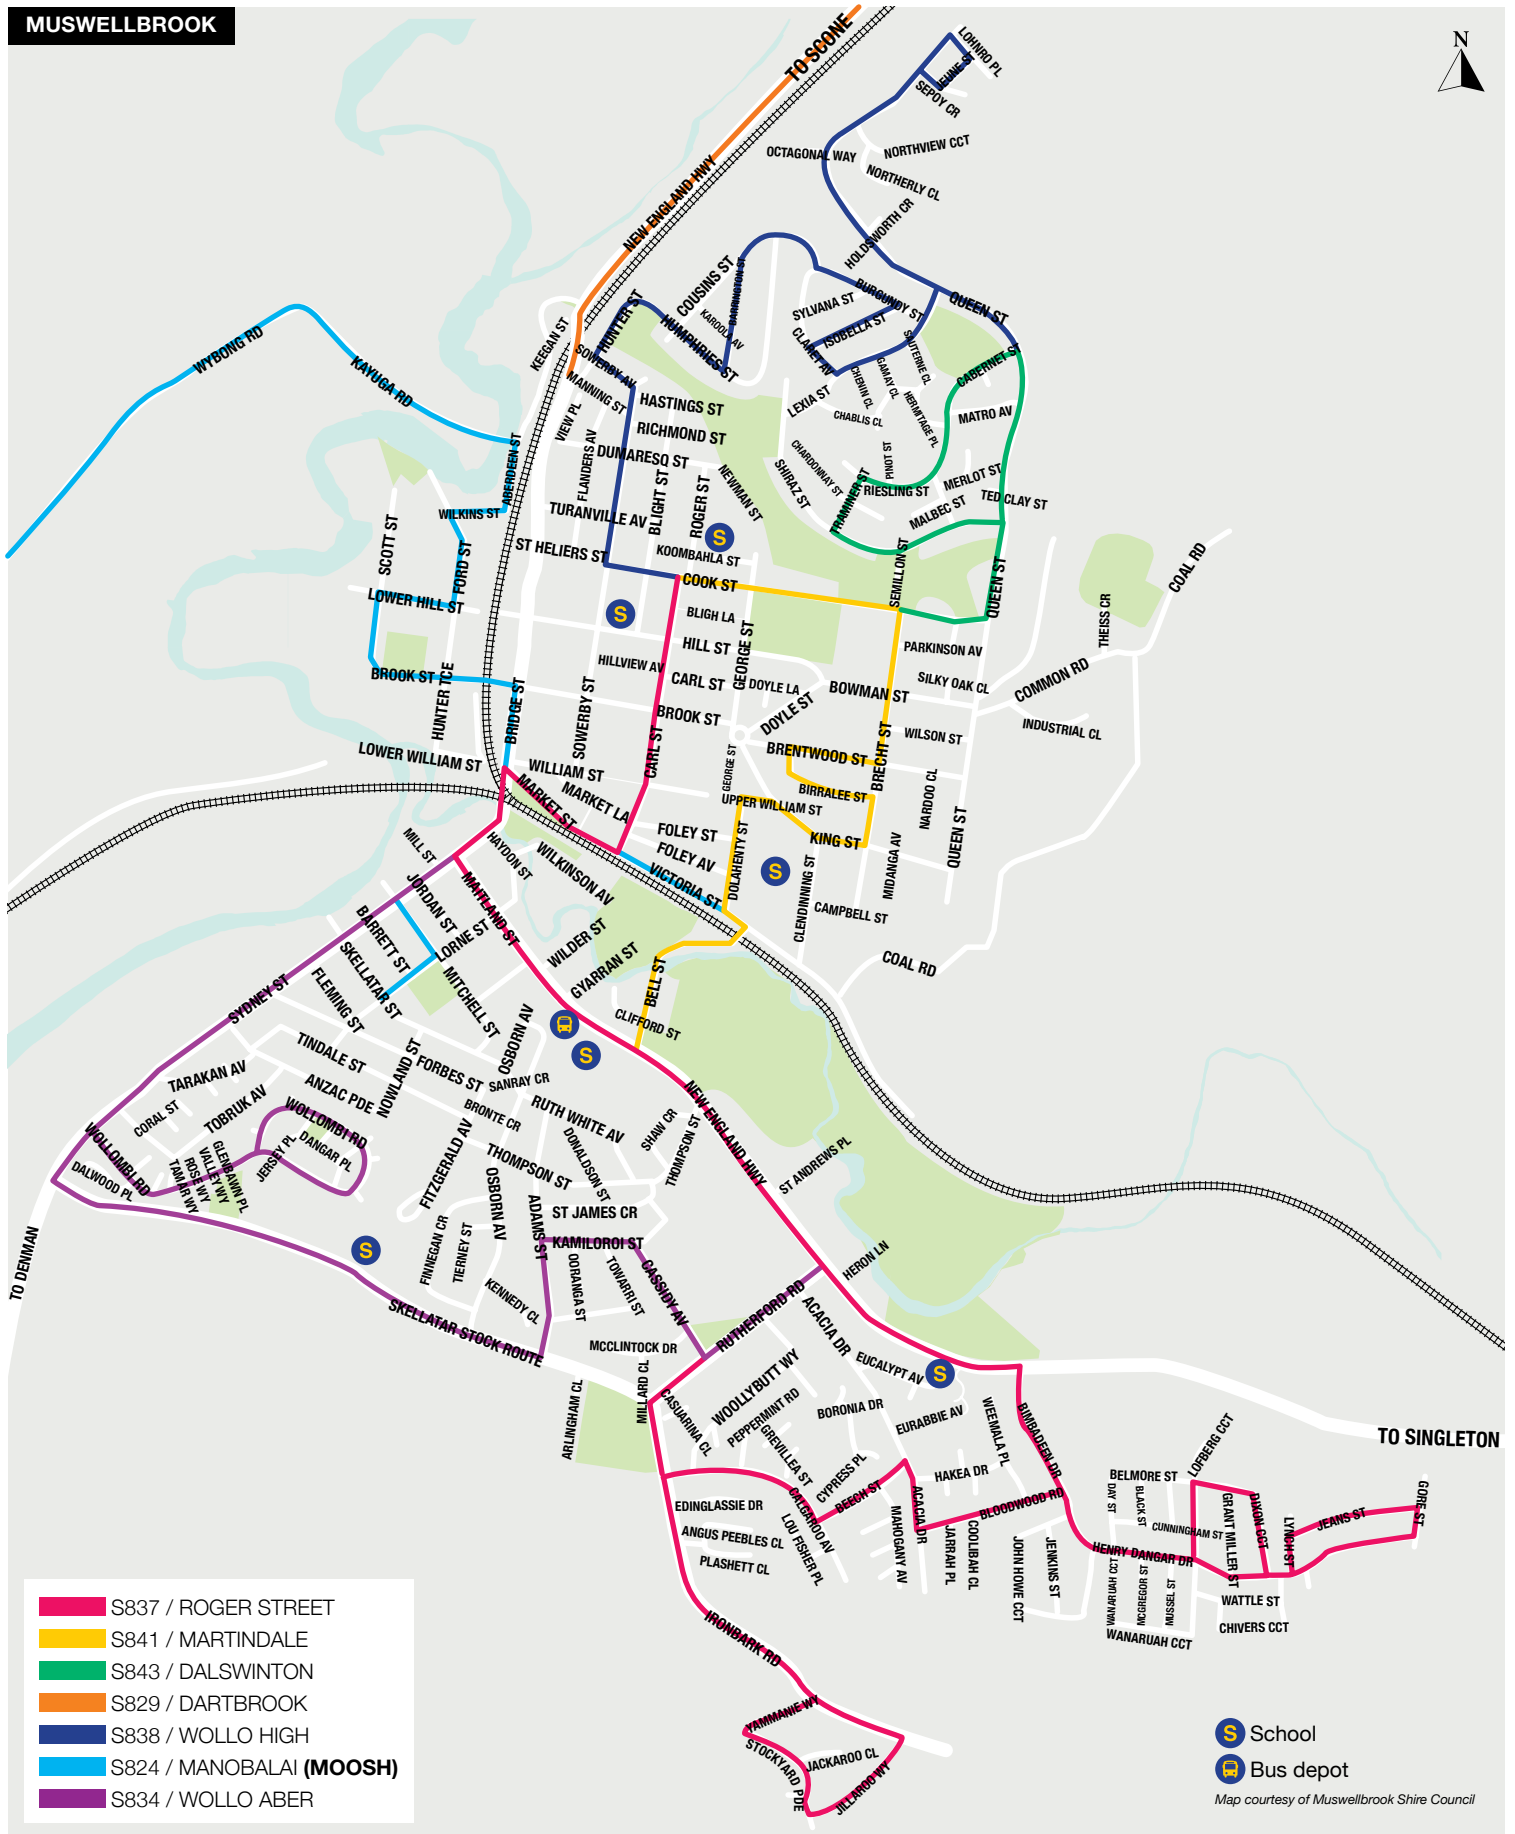

## Morning Muswellbrook Public

### MUSWELLBROOK

## Afternoon Muswellbrook Public

### MUSWELLBROOK

School  
 Bus depot  
 Map courtesy of Muswellbrook Shire Council