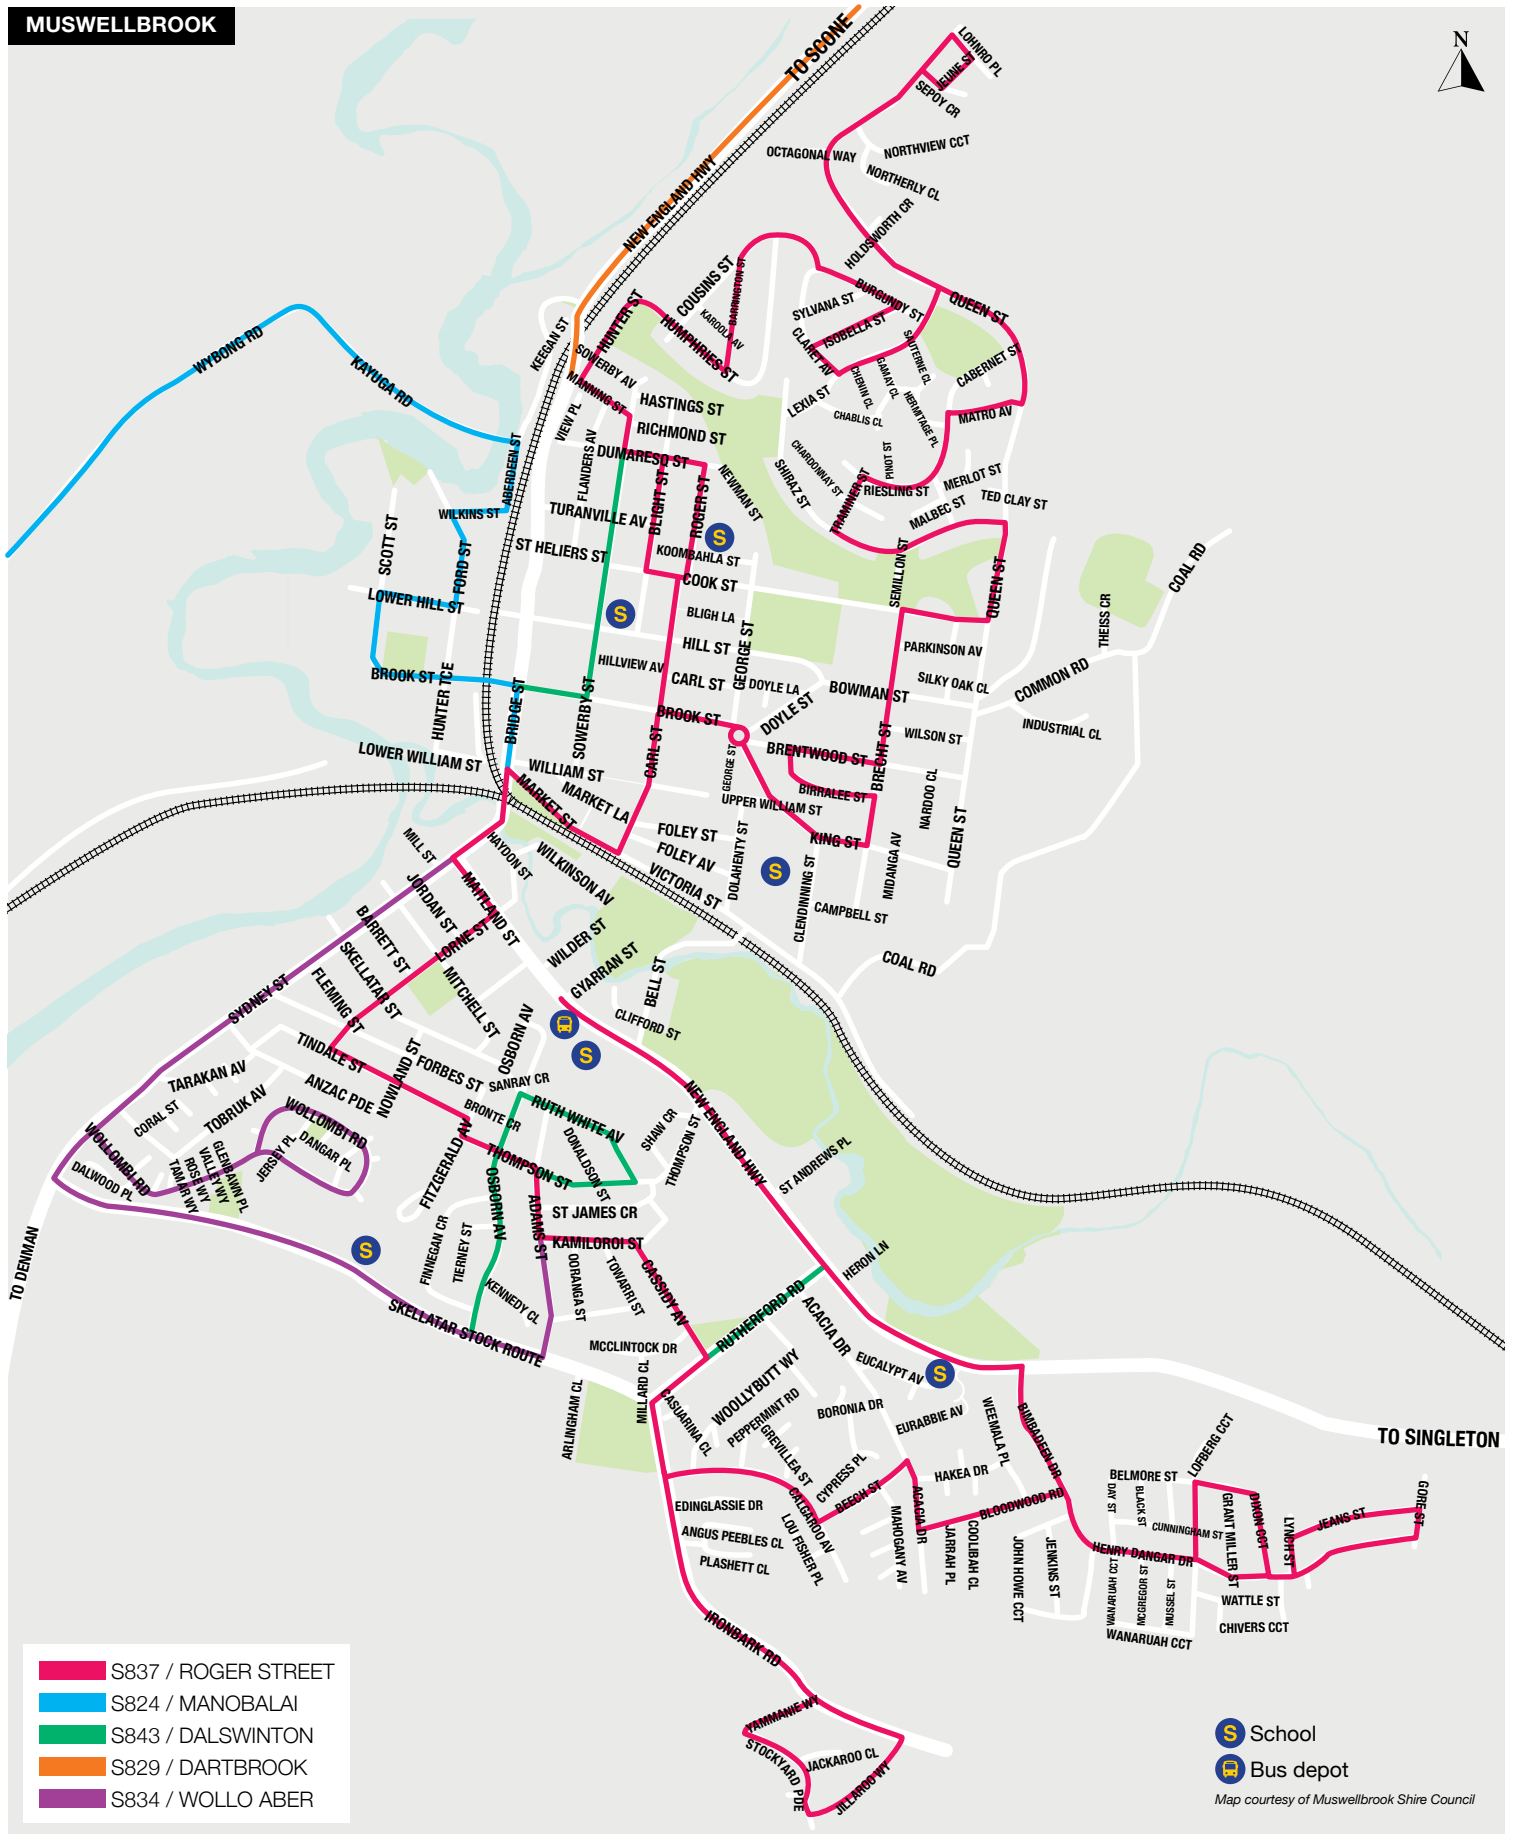

## Morning Muswellbrook Public

### MUSWELLBROOK

## Afternoon Muswellbrook Public

### MUSWELLBROOK

School  
 Bus depot  
 Map courtesy of Muswellbrook Shire Council