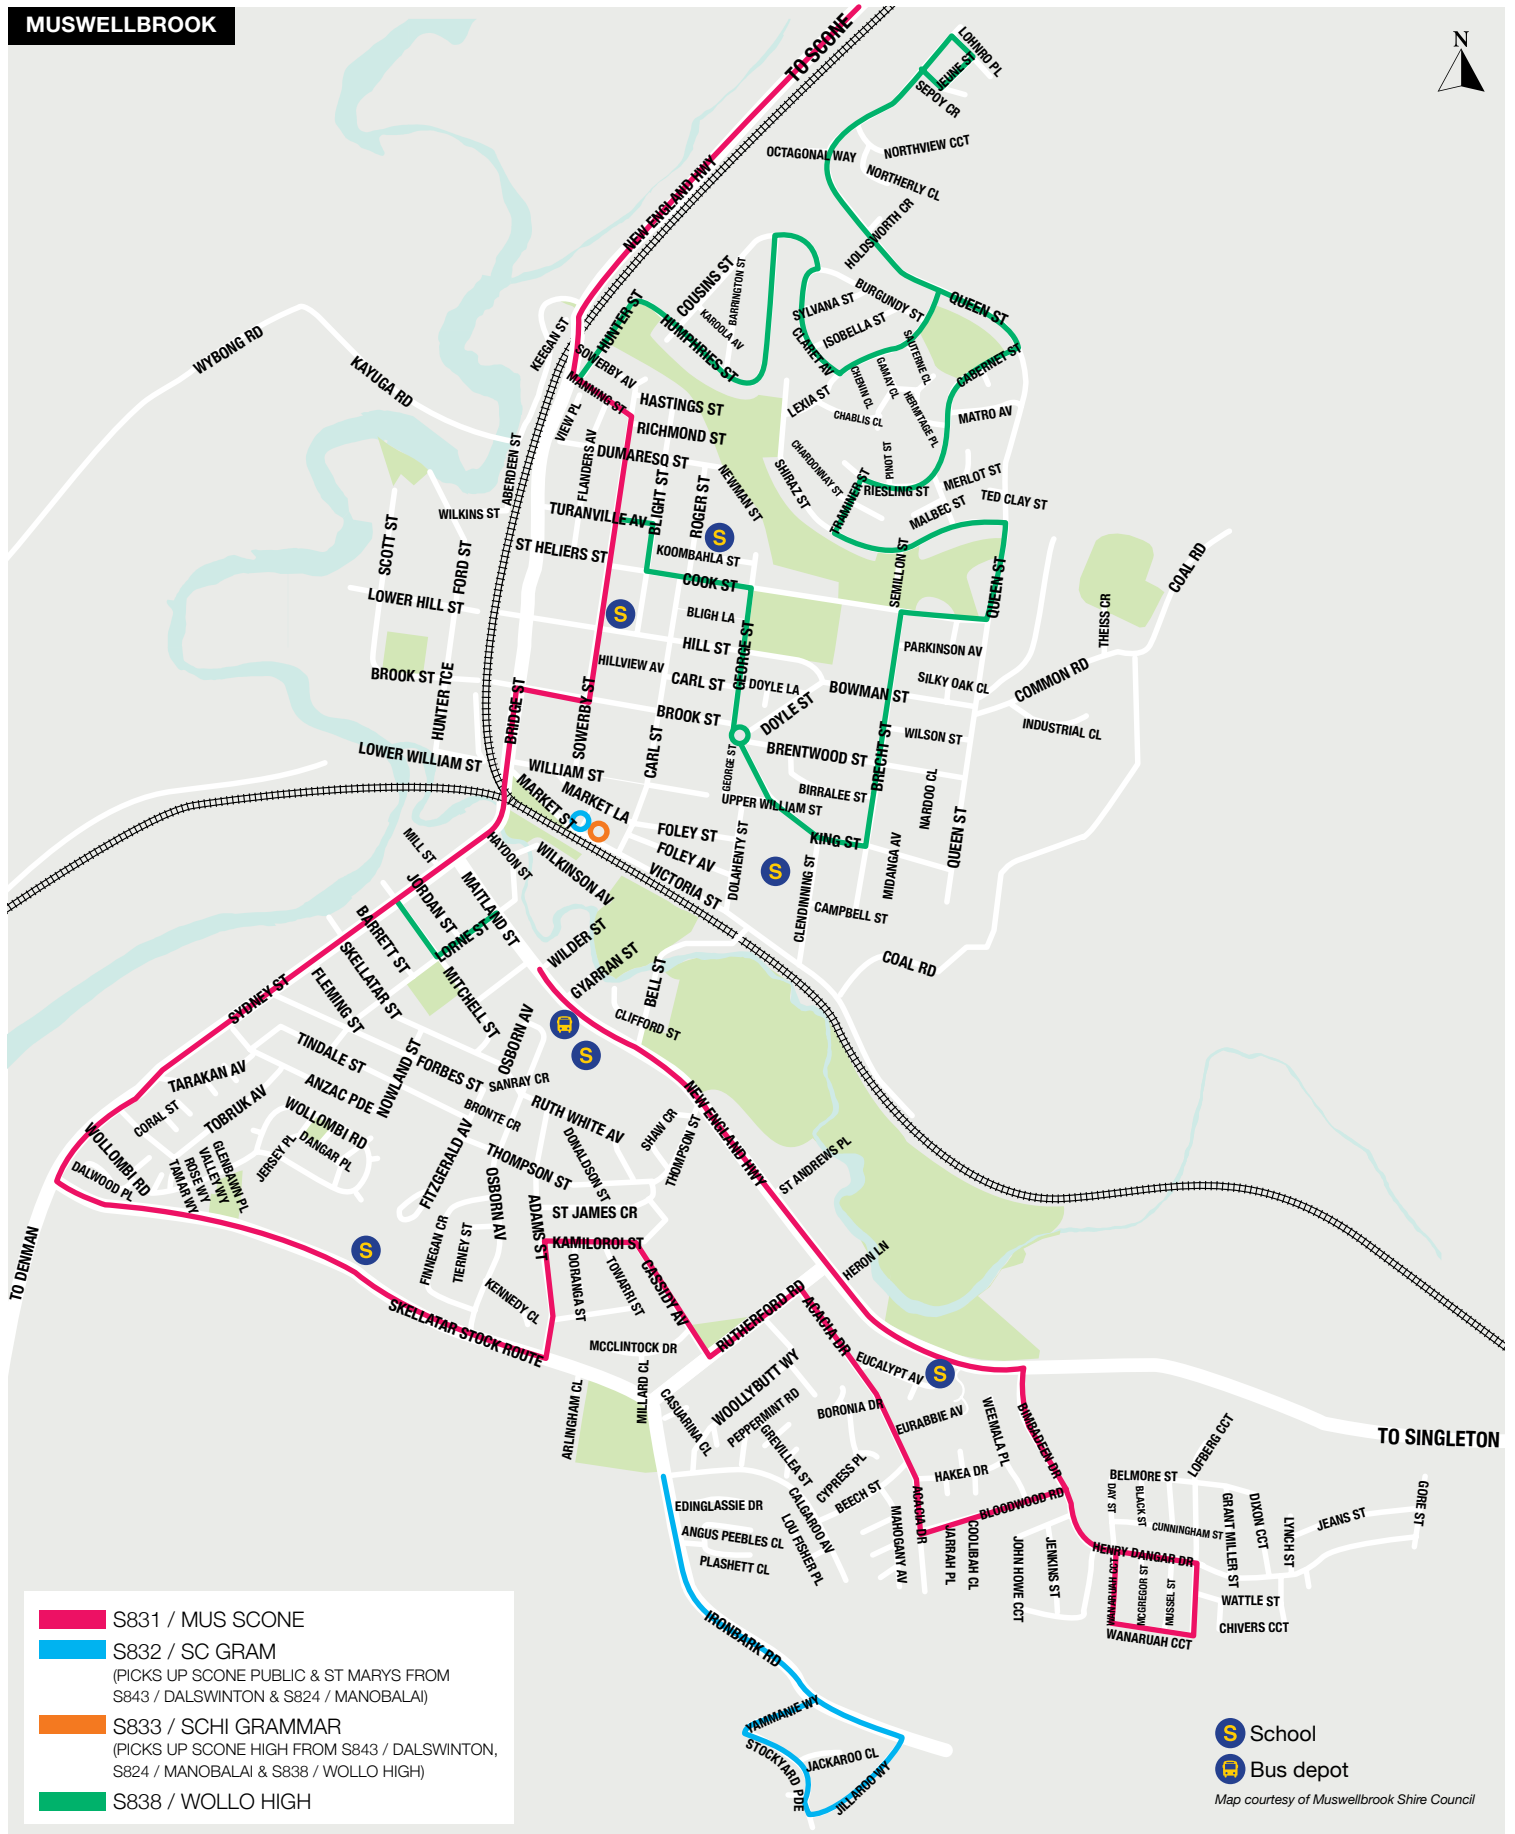

Morning Scone High, Public, St Mary's

MUSWELLBROOK

S School
B Bus depot
 Map courtesy of Muswellbrook Shire Council

Afternoon **Scone High, Public, St Mary's**

MUSWELLBROOK