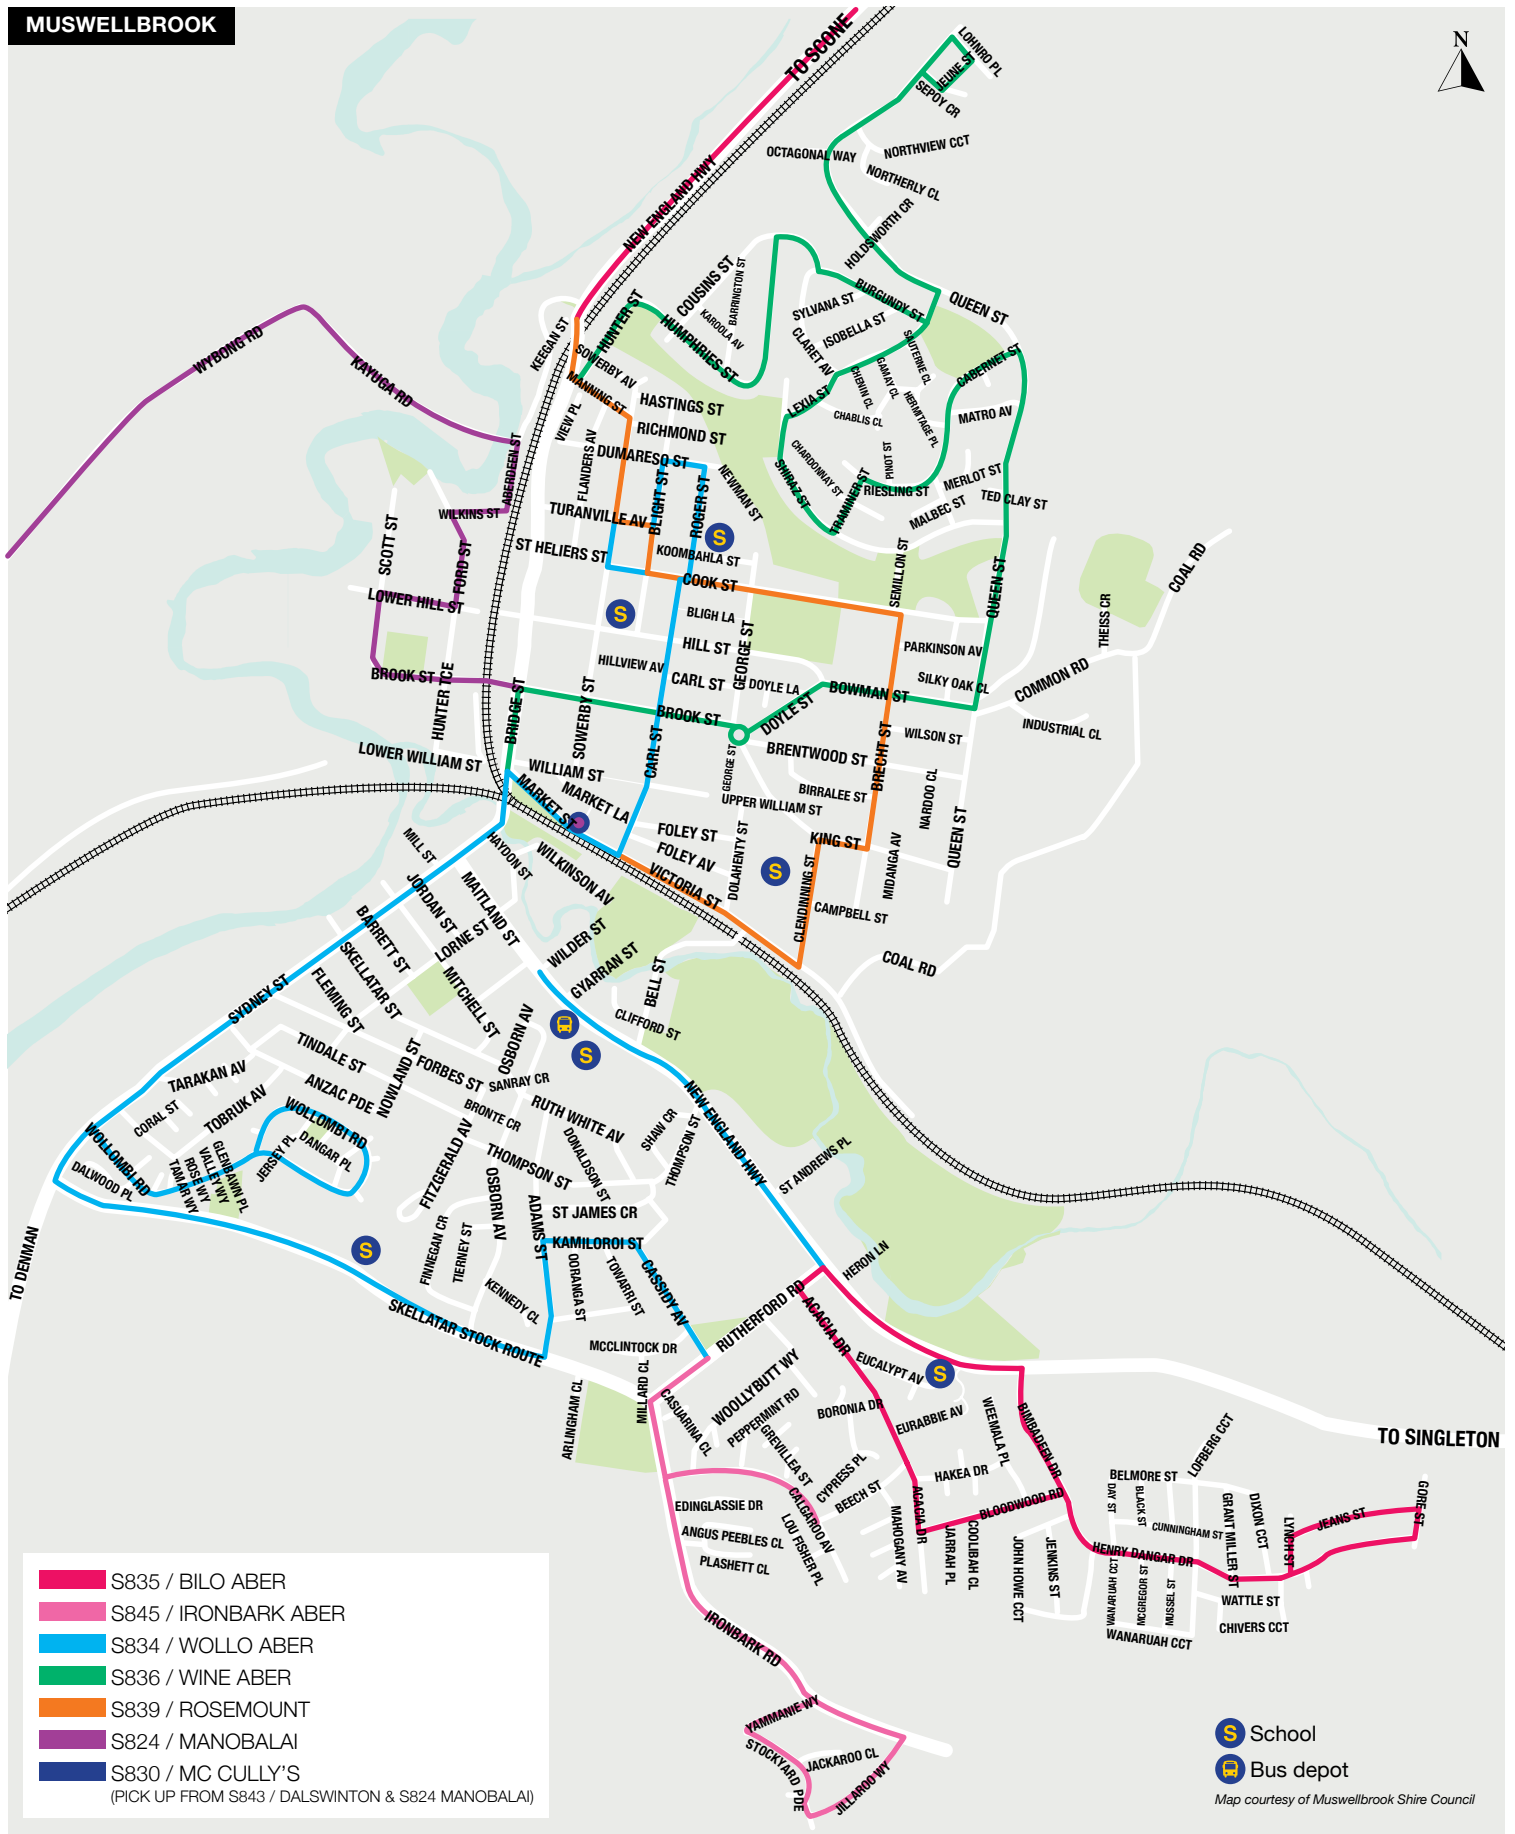

Morning St Joseph's High, Aberdeen Public

MUSWELLBROOK

Afternoon **St Joseph's High, Aberdeen Public**

MUSWELLBROOK