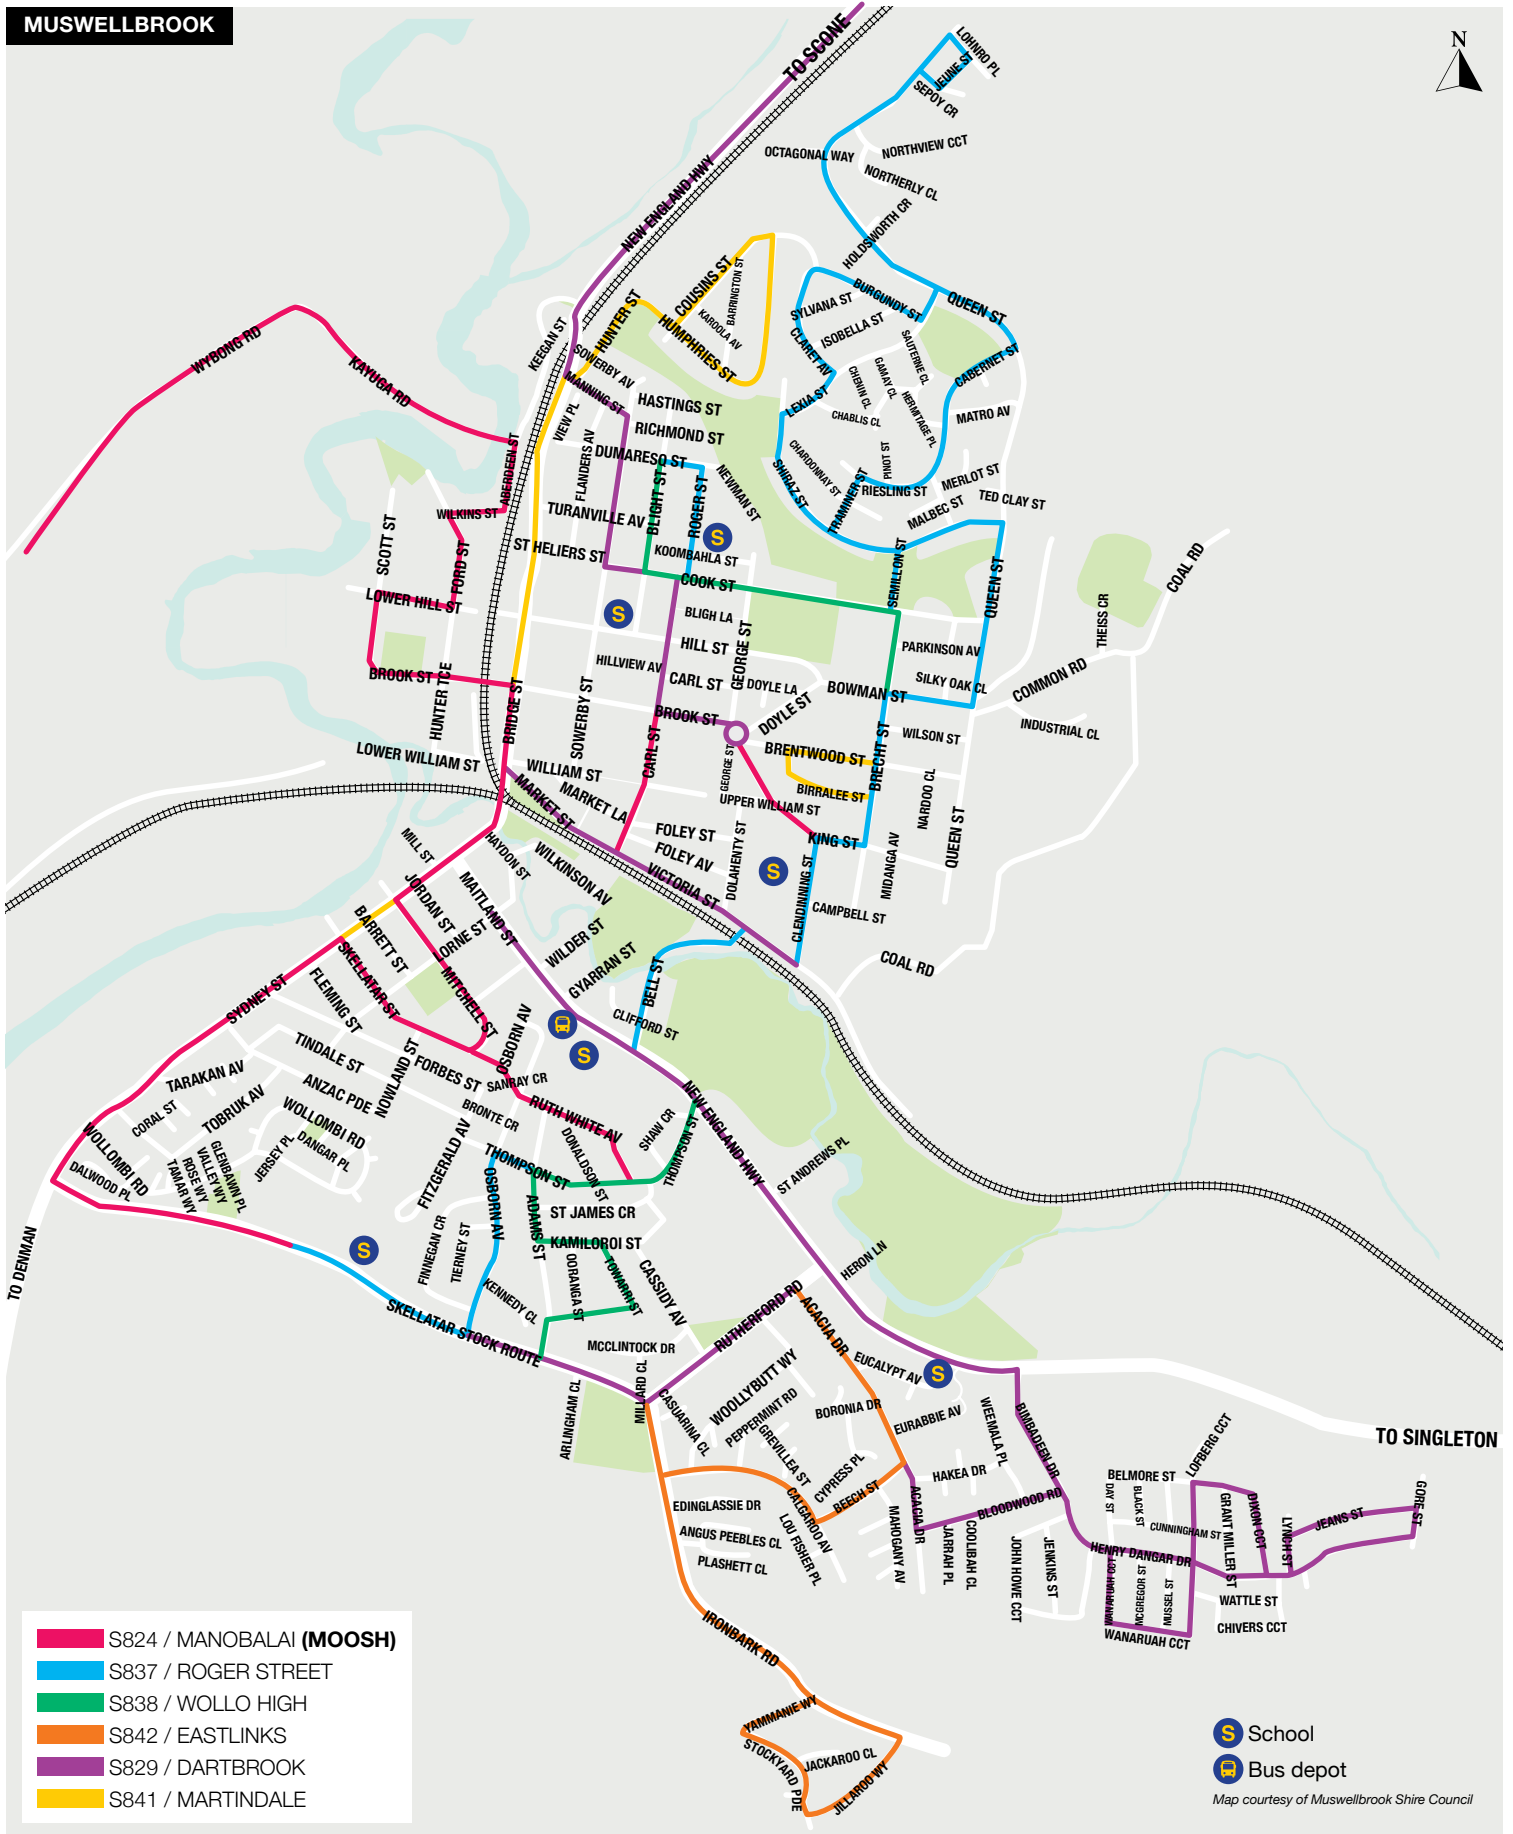

Morning St James

MUSWELLBROOK

Afternoon **St James**

MUSWELLBROOK

- S824 / MANOBALAI (MOOSH)
- S837 / ROGER STREET
- S838 / WOLLO HIGH
- S842 / EASTLINKS
- S829 / DARTBROOK
- S841 / MARTINDALE

S School
B Bus depot
 Map courtesy of Muswellbrook Shire Council