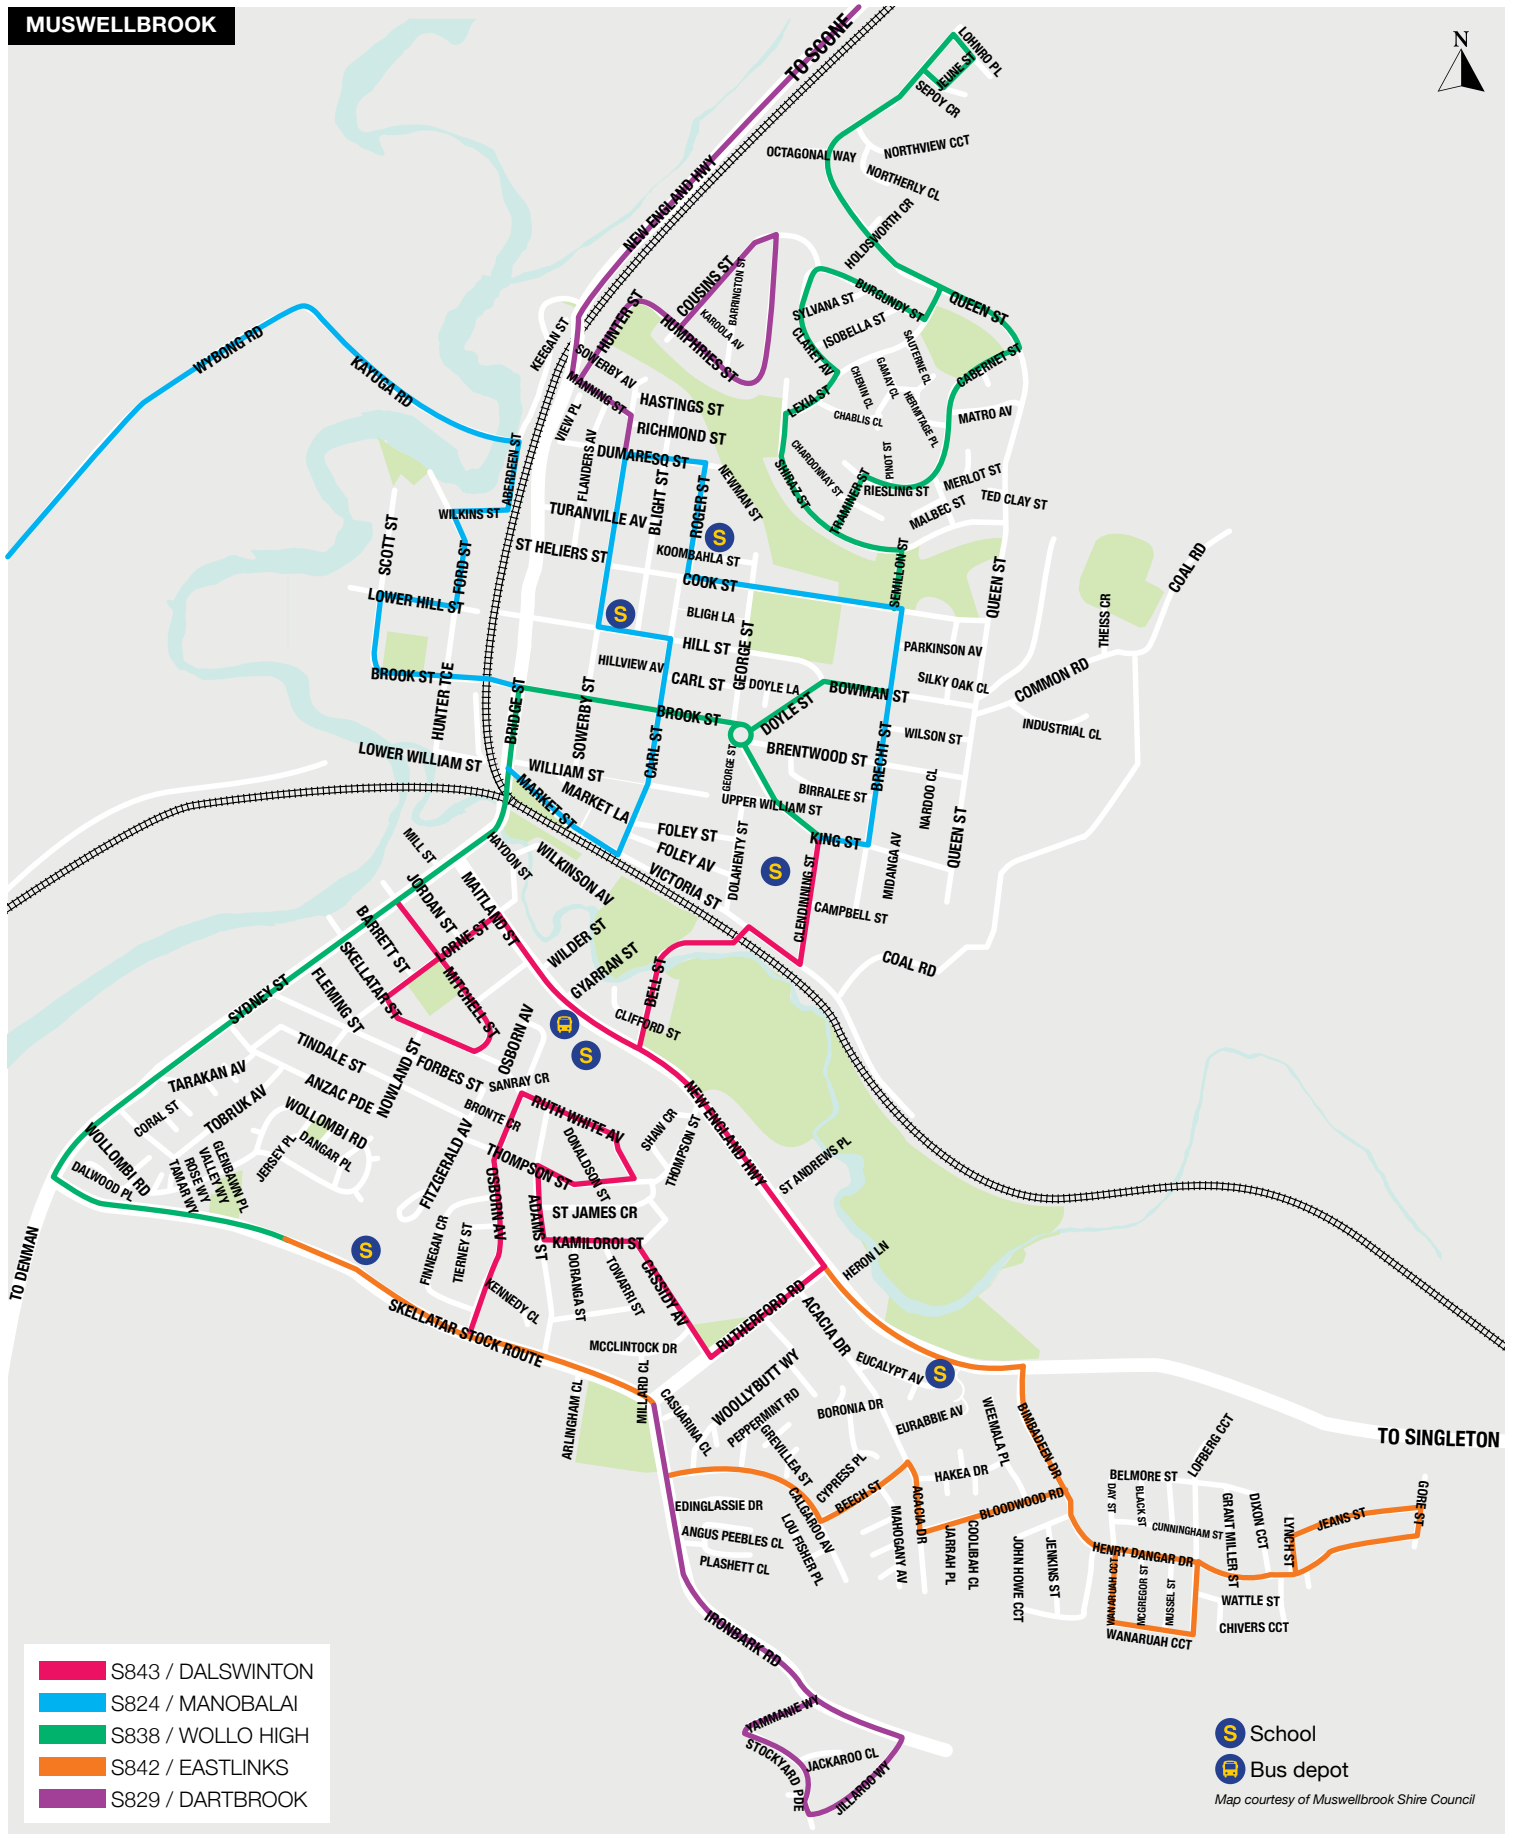

Morning St James

MUSWELLBROOK

Afternoon **St James**

MUSWELLBROOK

- S824 / MANOBALAI (MOOSH)
- S837 / ROGER STREET
- S838 / WOLLO HIGH
- S842 / EASTLINKS
- S829 / DARTBROOK
- S841 / MARTINDALE

S School
B Bus depot
 Map courtesy of Muswellbrook Shire Council